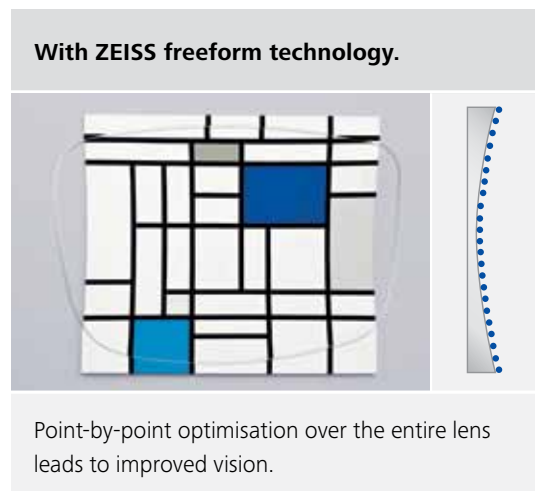

Beyond Aspheric. Beyond Atoric.

The new ZEISS Single Vision Superb lens for improved vision. Advanced freeform technology allows more precision compared to conventional single vision lenses, leading to clear and sharp vision over the entire lens.

Conventional aspheric and atoric single vision lenses can only be designed for a very limited number of “average” sphere powers across the Rx range. As a result, most prescriptions suffer some degree of power error in the lens periphery.

ZEISS Single Vision Superb lenses are designed for each patient’s prescription including: sphere, cylinder, axis, prism and prism base. Point-by-point optimisation is applied over the entire lens, leading to an even more comfortable single vision design.

The new ZEISS Single Vision Superb uses ZEISS freeform technology to eliminate the visual compromises found in conventional single vision designs.

ZEISS Single Vision Superb at a glance:

- Using advanced freeform technology by ZEISS.
- Point-by-point optimisation of the lens surface leads to fewer power errors in the lens periphery and allows precise optical images.
- Optimised for every prescription: sphere, cylinder, axis, prism and prism base.
- Available with i.Scription® technology.

Patient benefits:

- Improved clarity and sharp vision.
- Thinner & flatter lenses for improved cosmetic outcome.
- Improved night and low light vision, if i.Scription® technology is added.

Practice benefits:

- Easy to fit.
- Easy to sell due to wide power and material ranges.
- More satisfied patients.