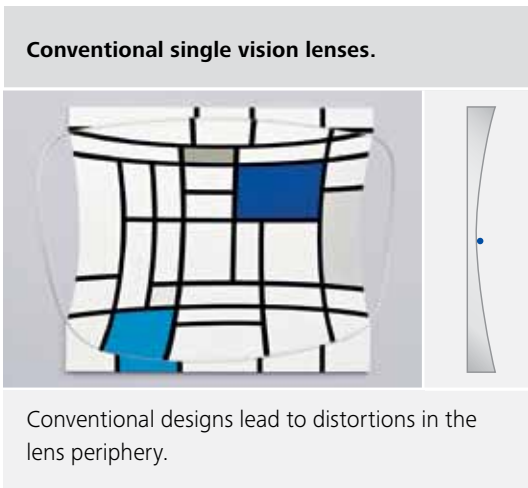

See more. Live more.
ZEISS precision lenses.

www.zeiss.co.uk/better-vision

Beyond Aspheric. Beyond Atoric.

The new ZEISS Single Vision Superb lens for improved vision. Advanced freeform technology allows more precision compared to conventional single vision lenses, leading to clear and sharp vision over the entire lens.

Conventional aspheric and atoric single vision lenses can only be designed for a very limited number of “average” sphere powers across the Rx range. As a result, most prescriptions suffer some degree of power error in the lens periphery.

The new ZEISS Single Vision Superb uses ZEISS freeform technology to eliminate the visual compromises found in conventional single vision designs.

ZEISS Single Vision Superb lenses are designed for each patient’s prescription including: sphere, cylinder, axis, prism and prism base. Point-by-point optimisation is applied over the entire lens, leading to an even more comfortable single vision design.

Please find detailed information on delivery ranges in your ZEISS price list.

ZEISS Single Vision Superb stamp layout and engraving.

<p>Fitting recommendation: Place the centring cross on the centre of the patient's pupil (with patient looking straight-ahead).</p>	
<p>Lens Type & Material*: VS = ZEISS Single Vision Superb 60 = Organic 1.6</p>	