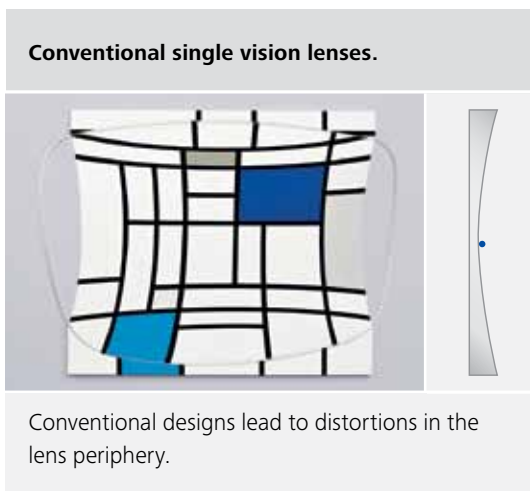

Beyond Aspheric. Beyond Atoric.

The new ZEISS Single Vision Superb lens for improved vision. Advanced freeform technology allows more precision compared to conventional single vision lenses, leading to clear and sharp vision over the entire lens.

Conventional aspheric and atoric single vision lenses can only be designed for a very limited number of “average” sphere powers across the Rx range. As a result, most prescriptions suffer some degree of power error in the lens periphery.

ZEISS Single Vision Superb lenses are designed for each patient’s prescription including: sphere, cylinder, axis, prism and prism base. Point-by-point optimisation is applied over the entire lens, leading to an even more comfortable single vision design.

The new ZEISS Single Vision Superb uses ZEISS freeform technology to eliminate the visual compromises found in conventional single vision designs.

ZEISS Single Vision Superb at a glance:

- Using advanced freeform technology by ZEISS.
- Point-by-point optimisation of the lens surface leads to fewer power errors in the lens periphery and allows precise optical images.
- Optimised for every prescription: sphere, cylinder, axis, prism and prism base.
- Available with i.Scription® technology.

Patient benefits:

- Improved clarity and sharp vision.
- Thinner & flatter lenses for improved cosmetic outcome.
- Improved night and low light vision, if i.Scription® technology is added.

Practice benefits:

- Easy to fit.
- Easy to sell due to wide power and material ranges.
- More satisfied patients.