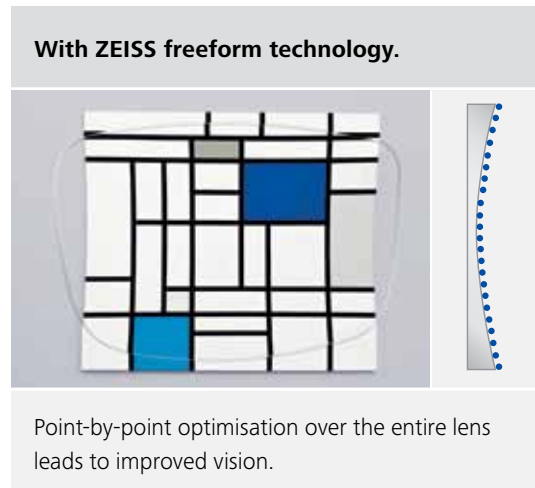

See more. Live more.
ZEISS precision lenses.

www.zeiss.co.uk/better-vision

Beyond Aspheric. Beyond Atoric.

The new ZEISS Single Vision Superb lens for improved vision. Advanced freeform technology allows more precision compared to conventional single vision lenses, leading to clear and sharp vision over the entire lens.

Conventional aspheric and atoric single vision lenses can only be designed for a very limited number of “average” sphere powers across the Rx range. As a result, most prescriptions suffer some degree of power error in the lens periphery.

The new ZEISS Single Vision Superb uses ZEISS freeform technology to eliminate the visual compromises found in conventional single vision designs.

ZEISS Single Vision Superb lenses are designed for each patient’s prescription including: sphere, cylinder, axis, prism and prism base. Point-by-point optimisation is applied over the entire lens, leading to an even more comfortable single vision design.

Please find detailed information on delivery ranges in your ZEISS price list.

ZEISS Single Vision Superb stamp layout and engraving.

<p>Fitting recommendation: Place the centring cross on the centre of the patient's pupil (with patient looking straight-ahead).</p>	
<p>Lens Type & Material*: VS = ZEISS Single Vision Superb 60 = Organic 1.6</p>	